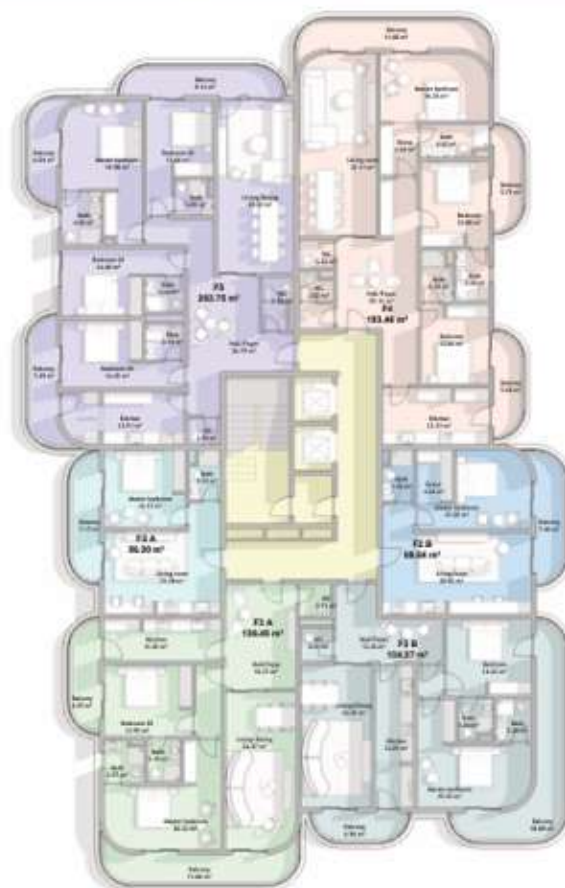

0RS 8 · 188 M²

3 BDRS · 183 M²

4 BDRS · 203 M²

3

PLAN

FLOOR

F5

203 m²

PLAN

Prototype floor plan

877 M²

F5
203 m²

F4
183 m²

F2A
56 m²

F2B
134 m²

F3B
134 m²

Disclaimer :

The area could vary depending of the level and the balconies shapes according to the facade design.

APS - INFINITY COAST

SIDERA

LIVING AREA

56 m²

BEDROOMS

1 Bdr

Plan 1 Bdr A · 56 m²

AVAILABLE LEVELS

EXPOSURE

CLICK TO CLOSE